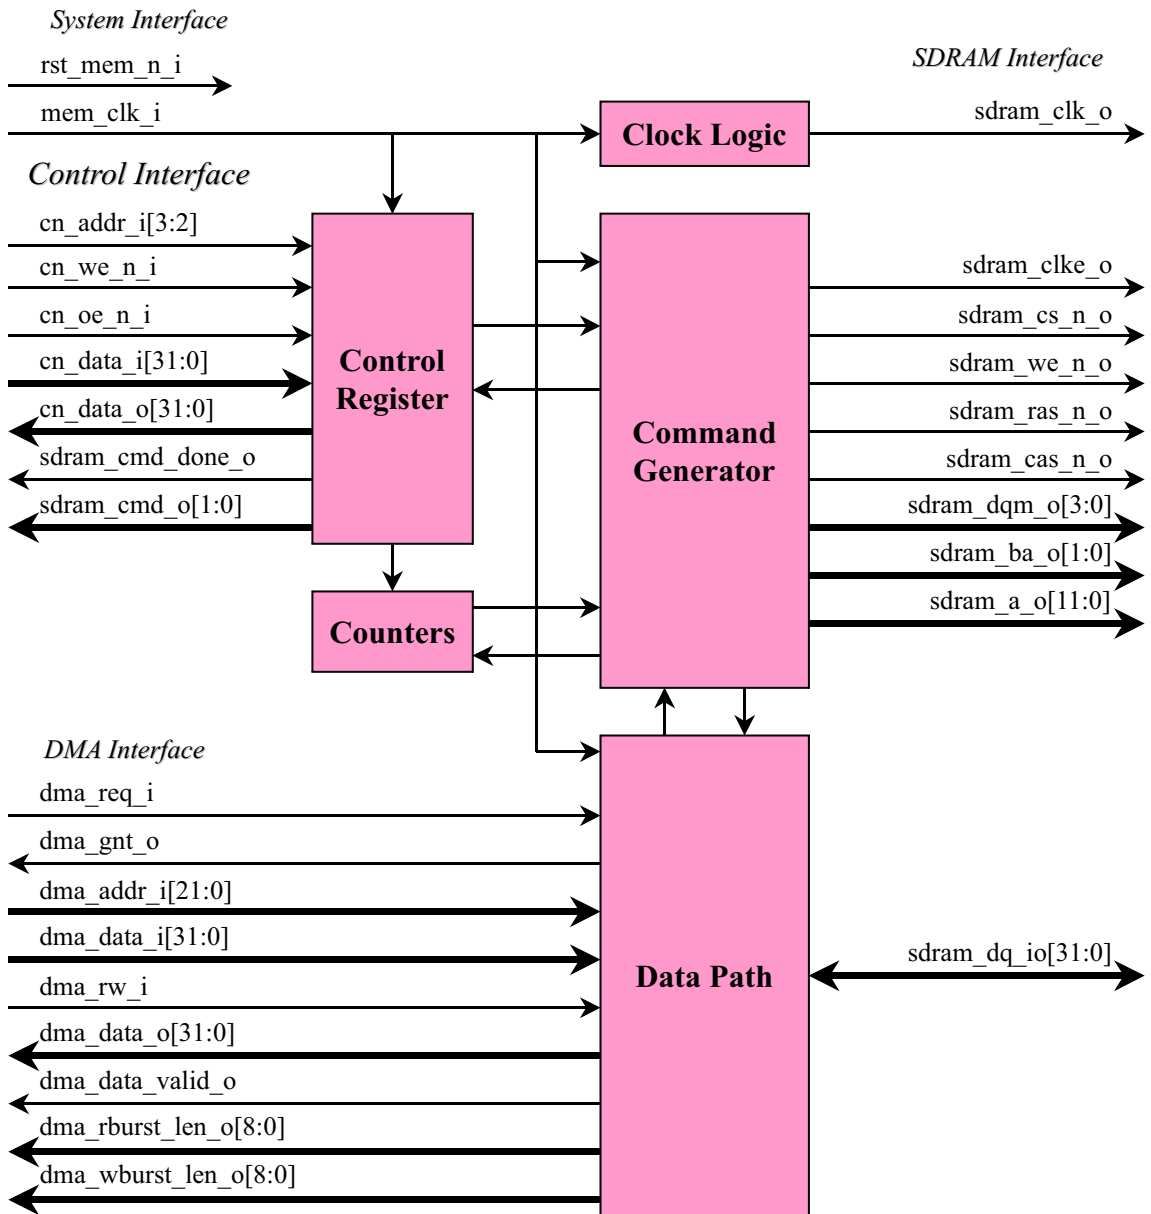

Block Diagram

About Us

iWave Systems Technologies is an embedded Hardware and Software Turnkey Design Services focused on providing integrated solutions for developing innovative products and systems in the areas of Communication, Consumer Electronics and Multimedia. iWave offers complete turnkey solutions for systems engineering and product development.

Contact Us

India: iWave Systems Technologies Pvt. Ltd., 7/B, 29th Main, BTM Layout 2nd Stage, Bangalore 560 076. INDIA
Ph : +91-80-26683700, 26786245, Fax : +91-80-26685200
Email : mktg@iwavesystems.com, Web : www.iwavesystems.com

Japan: iWave Japan, Inc. 8F Kannai Sumiyoshi Building 3-29, Sumiyoshi-cho, Naka-ku, Yokohama Kanagawa, Japan.
Ph : +81-45-227-7626, Fax : +81-45-227-7646, Email : info@iwavejapan.co.jp, Web : www.iwavejapan.co.jp